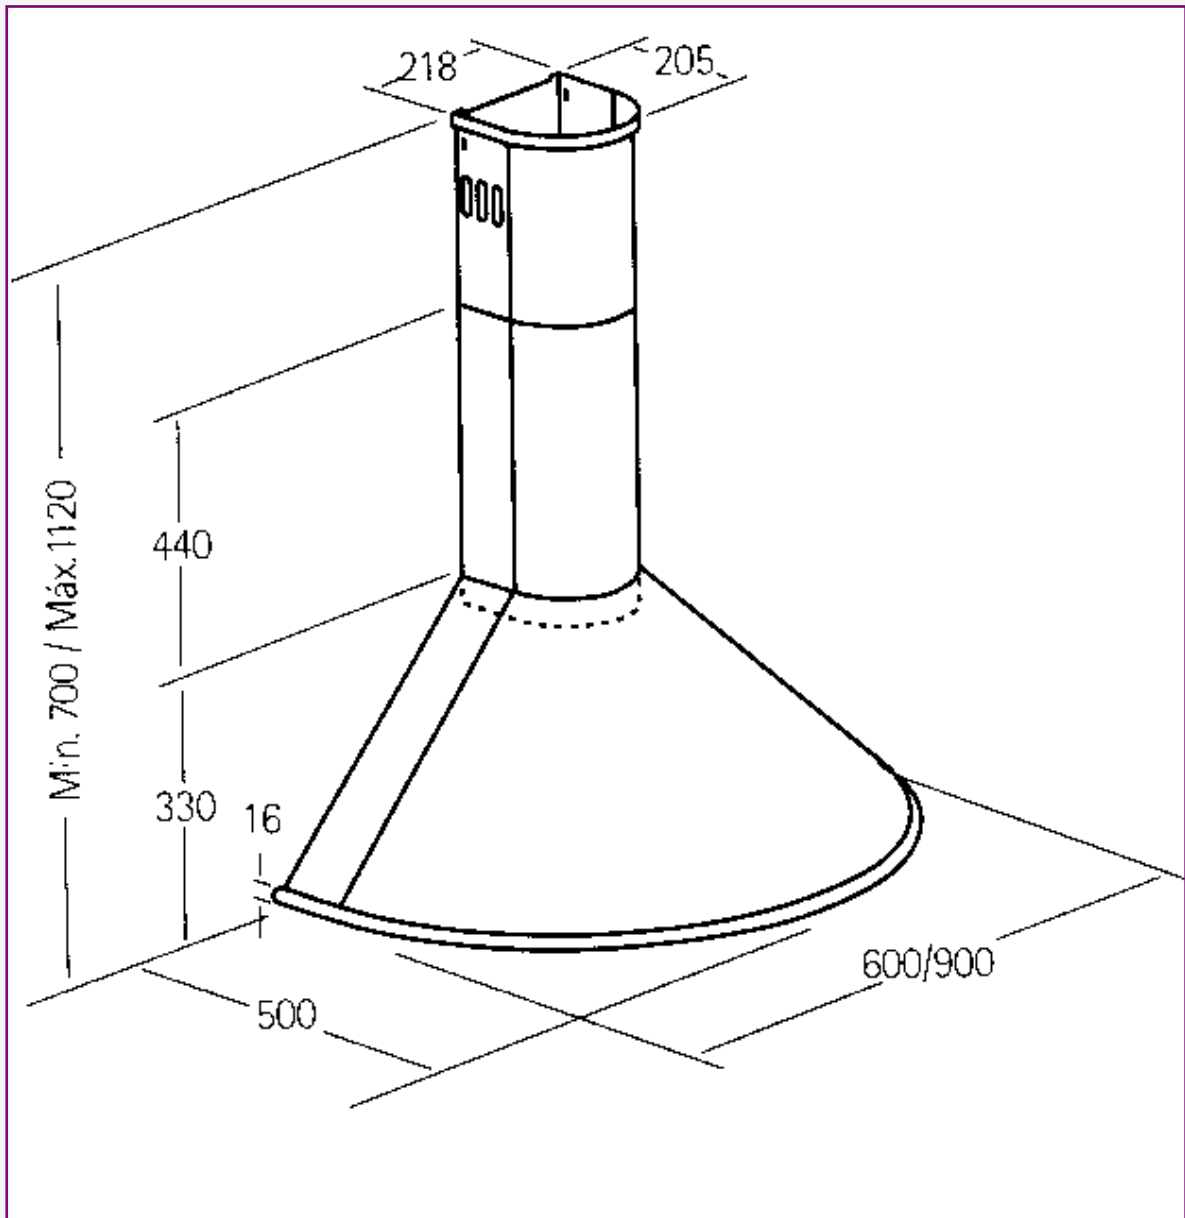

Model Q

Vectaire Ltd
Lincoln Road
Cressex Business Park
High Wycombe
Bucks, HP12 3RH
Tel: +44(0)1494 522333
Fax: +44(0)1494 522337
Email: sales@vectaire.co.uk